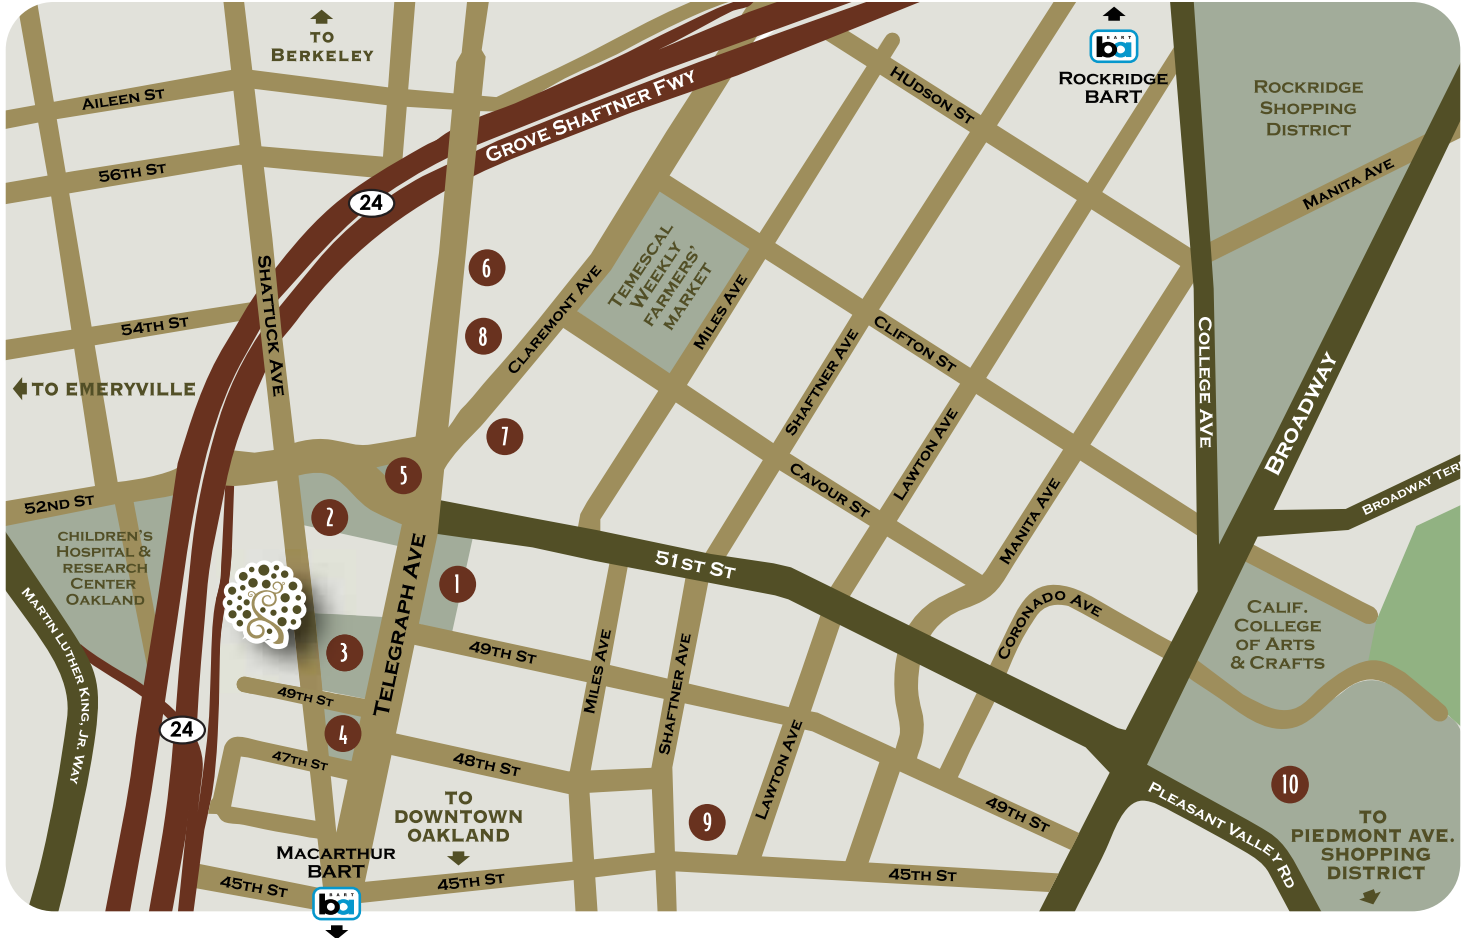

# ARTESIA TOWNLOFTS

Shattuck Avenue @ 49th

## Neighborhood

- 1** DOÑA TOMÁS  
PIZZAIOLO  
BAKESALE BETTY  
THE MIXING BOWL  
ASMARA RESTAURANT  
SCOUT HOME DESIGN
- 2** WALGREEN'S  
GENOVA DELICATESSEN  
PEET'S COFFEE & TEA  
US POST OFFICE
- 3** TANJIA MOROCCAN RESTAURANT  
TAQUERÍA PICO PACO  
LA VAL'S PIZZA & BBQ  
S & S SEAFOOD  
SURA KOREAN RESTAURANT  
MARC 49 RESTAURANT & WINE BAR  
BAR LATA TAPAS BAR  
CITY CARSHARE
- 4** LANESPLITTER PIZZA & PUB  
PYUNG CHANG SOFT TOFU HOUSE  
NEW HOHO RESTAURANT  
HORSESHOE
- 5** BEAR NAKED BURGERS  
LA CALACA LOCA MEXICAN RESTAURANT
- 6** CASPER'S
- 7** RED SEA RESTAURANT
- 8** THE KINGFISH CAFE & PUB
- 9** TEMESCAL POOL
- 10** ROCKRIDGE SHOPPING CENTER  
- SAFEWAY  
- BOSTON MARKET  
- BANK OF AMERICA  
- WASHINGTON MUTUAL  
- STARBUCKS  
- LONG'S DRUGS  
- JAMBA JUICE  
- TOP DOG  
- GREAT CLIPS